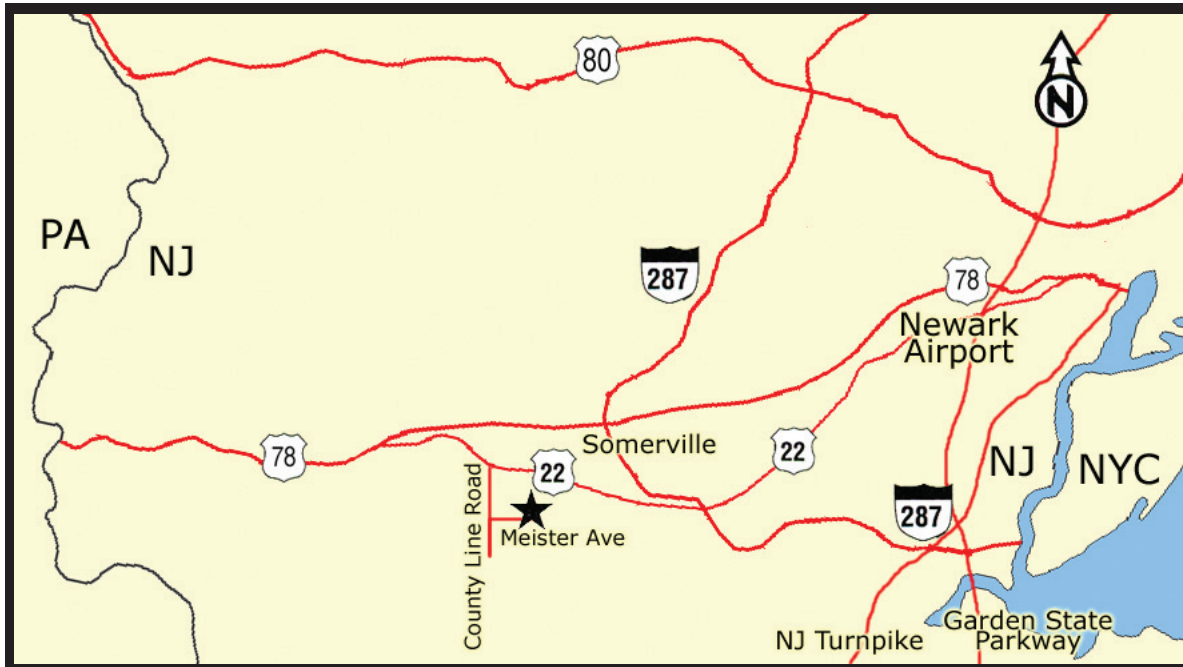

Beacon Graphics
189 Meister Avenue
Branchburg, NJ 08876
www.BeaconGraphics.com

800 762-9205 • 908 231-8077 • FAX 908 231-8943