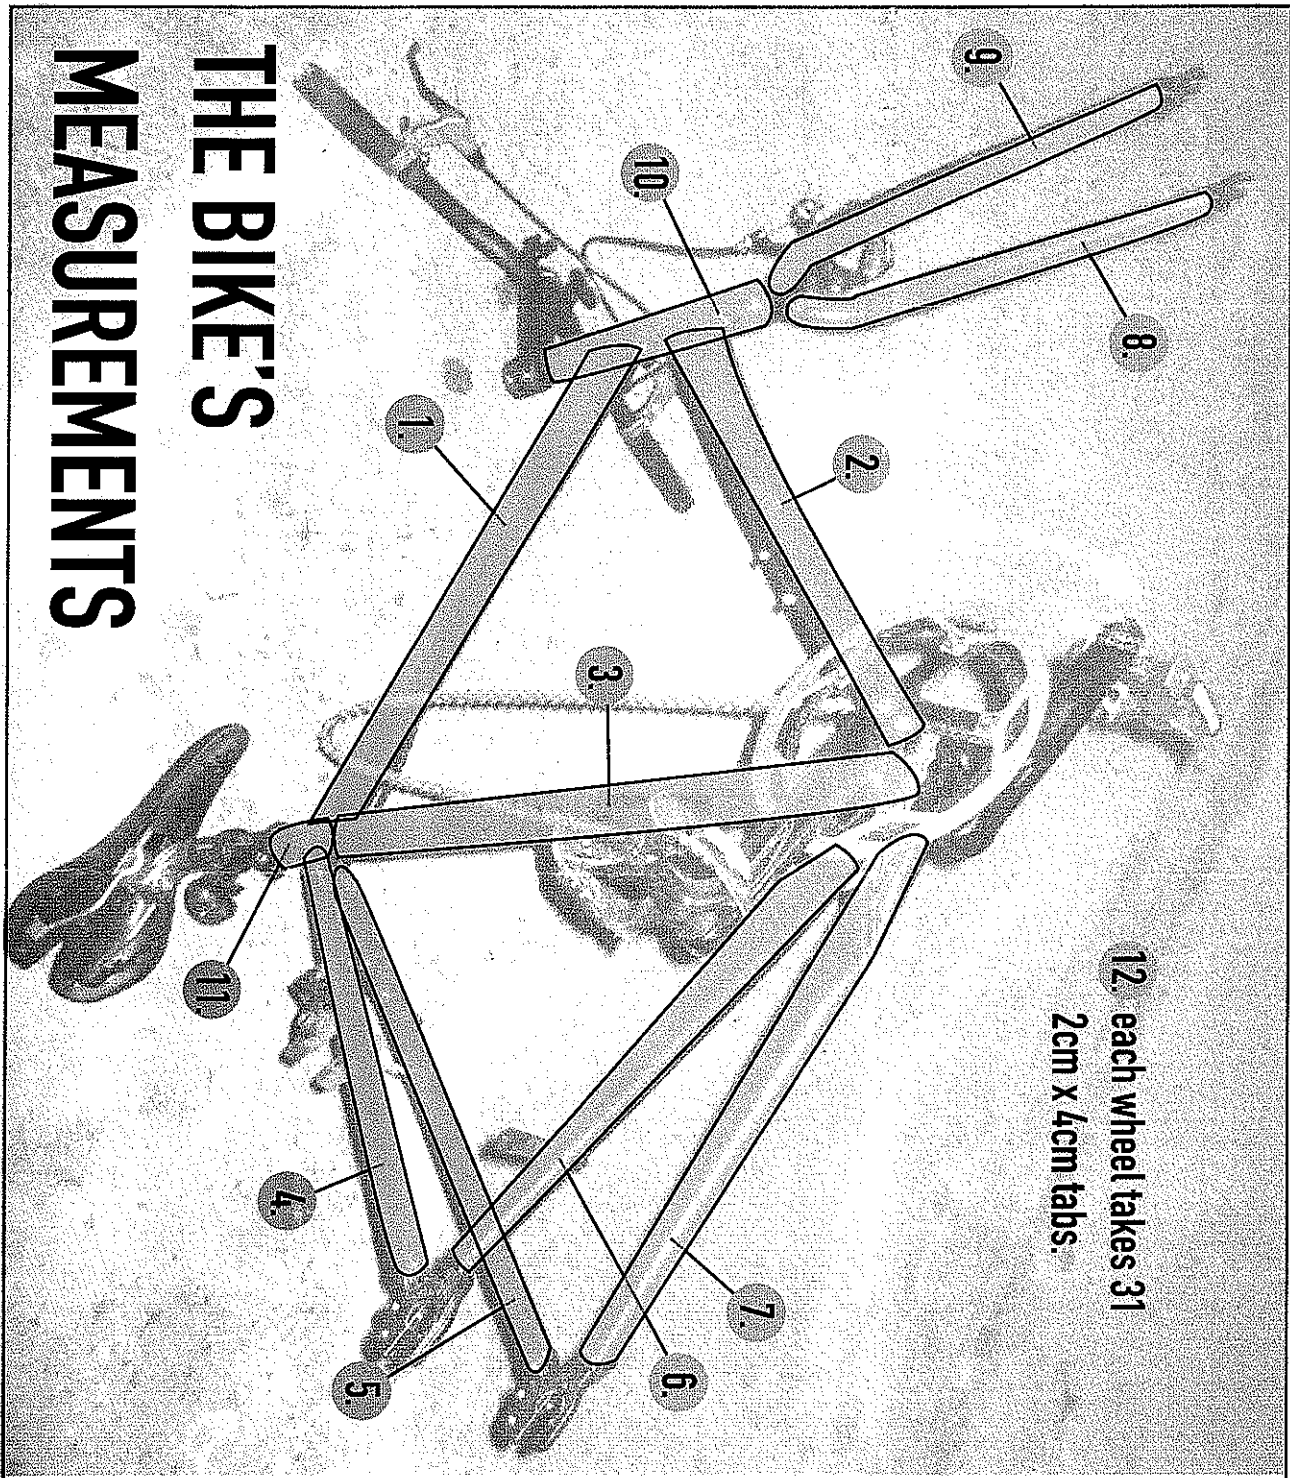

HOW WE FIT THE MEASUREMENTS ON OUR 38cm X 182cm STRIP OF VINYL

some sections over-large. other sections approximations.

12. each wheel takes 31
2cm x 4cm tabs.

- 1. 15cm x 53cm
- 2. 15cm x 59cm
- 3. 11cm x 46cm
- 4. 7cm x 44cm
- 5. 7cm x 44cm
- 6. 9cm x 37cm
- 7. 9cm x 37cm
- 8. 9cm x 37cm
- 9. 9cm x 37cm
- 10. 14cm x 20cm
- 11. 4cm x 12cm
- 12. 12cm x 38cm

THE BIKE'S MEASUREMENTS