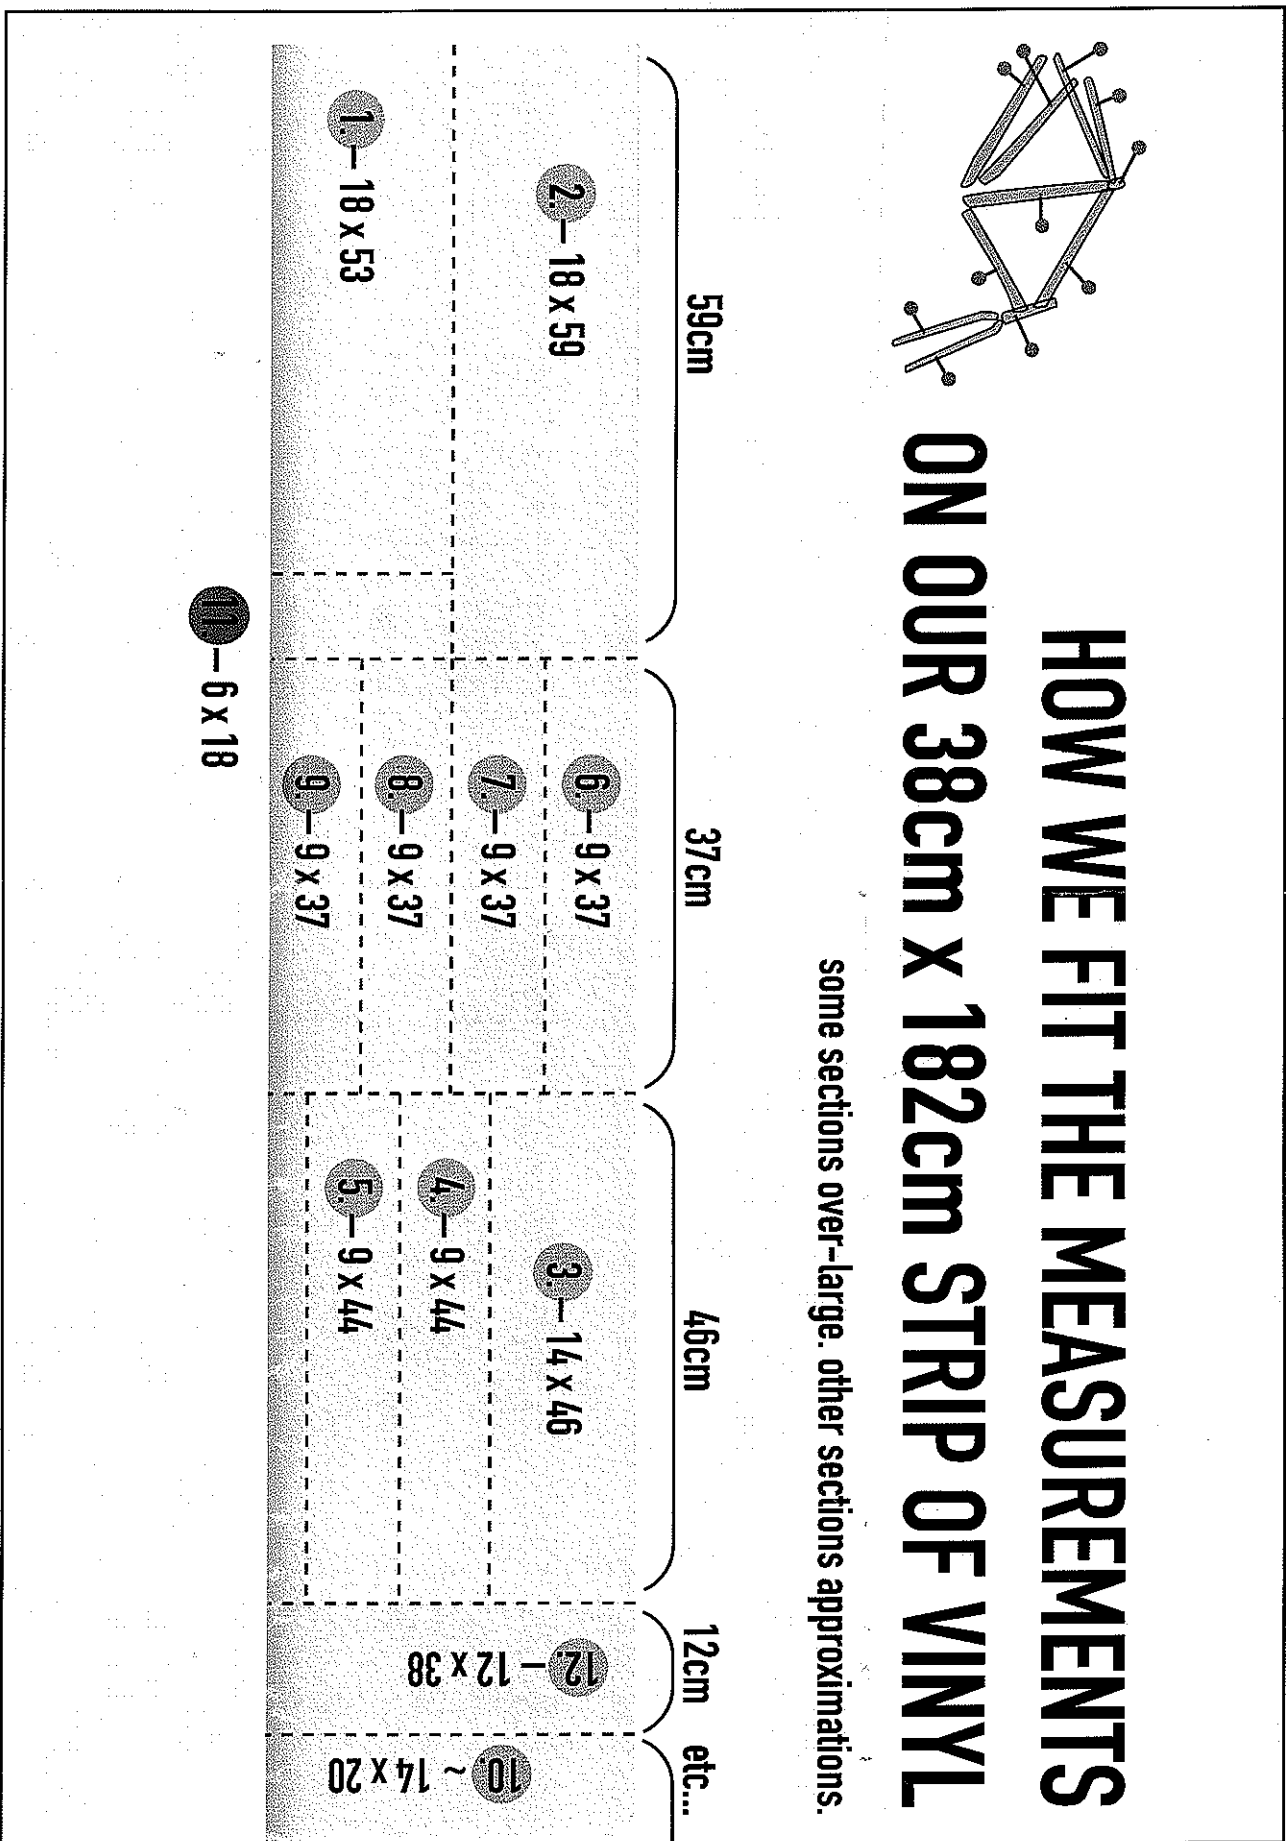

HOW WE FIT THE MEASUREMENTS ON OUR 38cm X 182cm STRIP OF VINYL

some sections over-large. other sections approximations.

12. each wheel takes 31
2cm x 4cm tabs.

- 1. 15cm x 53cm
- 2. 15cm x 59cm
- 3. 11cm x 46cm
- 4. 7cm x 44cm
- 5. 7cm x 44cm
- 6. 9cm x 37cm
- 7. 9cm x 37cm
- 8. 9cm x 37cm
- 9. 9cm x 37cm
- 10. 14cm x 20cm
- 11. 4cm x 12cm
- 12. 12cm x 38cm

THE BIKE'S MEASUREMENTS